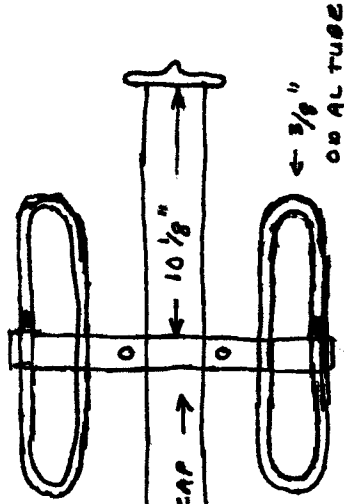

DECIBEL PRODUCTS.
 MODEL DB 404 - B
 450-470 MHz
 MFR DATE 2.27.04

↑
 1 4
 MAST 5' LONG 1 3/4" OD
 THICK WALL AL TUBE
 (ACTUALLY DOUBLE WALL TUBE
 IN SOME PLACES - NEAR BOTTOM)

1 3
 DRAWN: FEB. 2005
 BY: SKIPP MAY

DIPOLE DETAIL

1 2
 MOUNT DIPOLE
 BOTTOM ROTATE 90°

UPPER MOUNT POINT

1 1
 LOWER MOUNT POINT