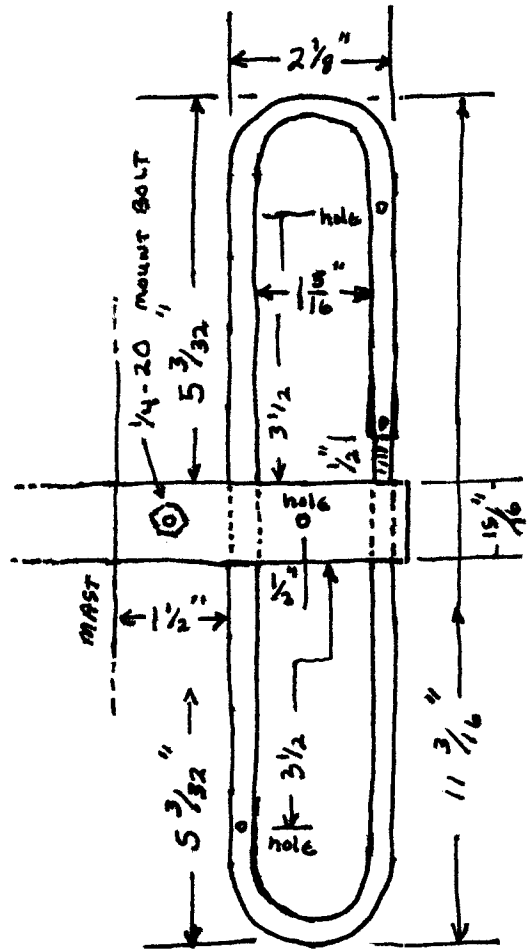

DECIBEL PRODUCTS.
 MODEL DB 404 - B
 450-470 MHz
 MFR DATE 2.27.04

↑
 1 4
 MAST 5' LONG 1 3/4" OD
 THICK WALL AL TUBE
 (ACTUALLY DOUBLE WALL TUBE
 IN SOME PLACES - NEAR BOTTOM)

1 3
 DRAWN: FEB. 2005
 BY: SKIPP MAY

DIPOLE DETAIL

1 2
 MOUNT DIPOLE
 BOTTOM ROTATE 90°

UPPER MOUNT POINT

1 1
 LOWER MOUNT POINT