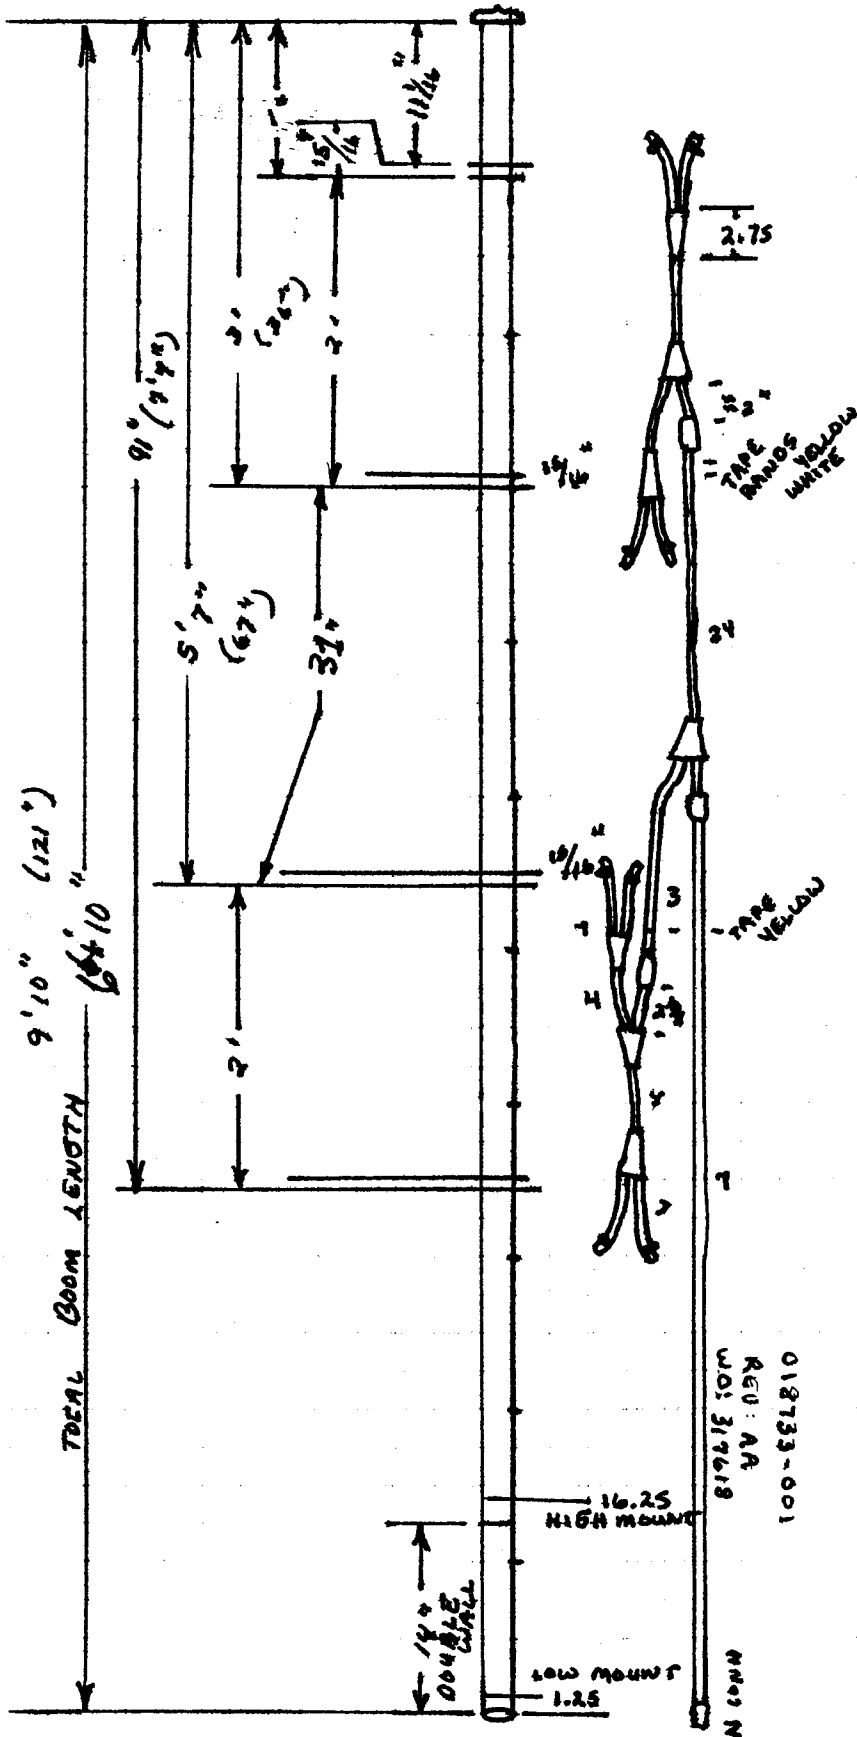

DECIBEL DB408-B
 450-470 MHz
 MFR DATE 10-6-04
 SN DM317945-1

DRAWN MARCH 3, 2005
 BY: SKIPP MAY

018733-001
 REV: AA
 WOI 317618