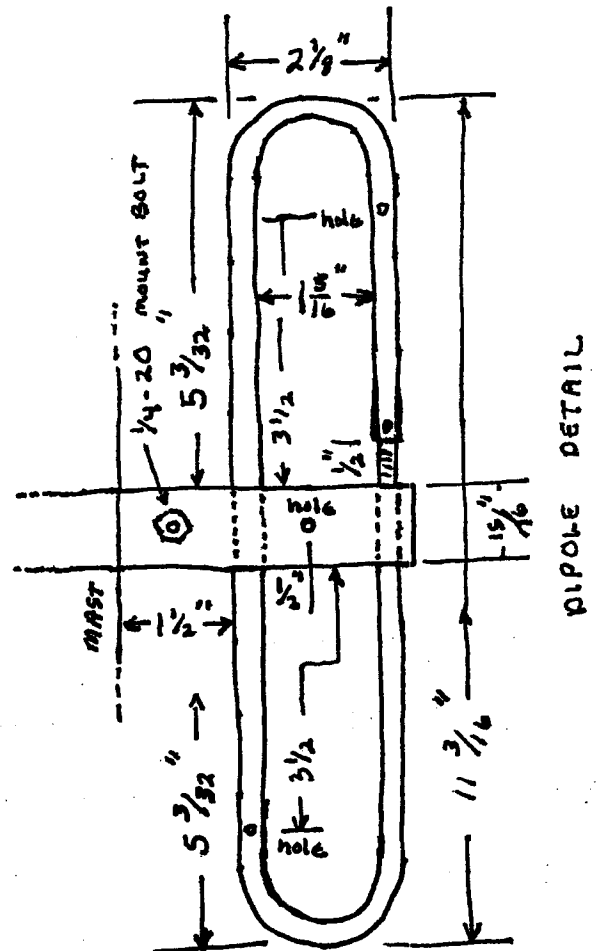

DECIBEL DB408-B
 450-470 MHz
 MFR DATE 10-6-04
 SN DM317945-1

DRAWN MARCH 3, 2005
 BY: SKIPP MAY

018733-001
 REV: AA
 WOI 317618